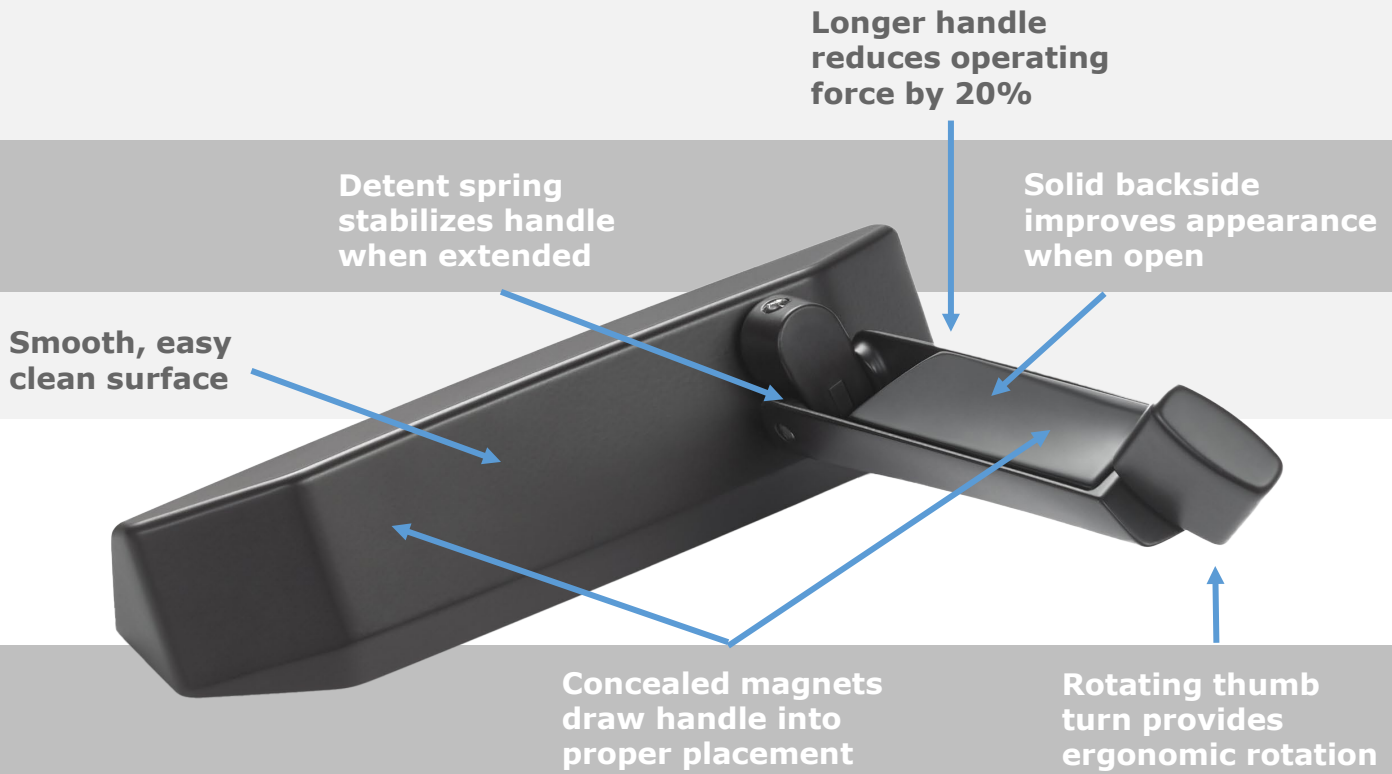

Attraction™ Handle and Cover

Revolutionary Style and Performance

The Attraction handle and cover has taken style and performance to a whole new level for casement and awning windows. This hardware option will blend seamlessly into your window design providing elegant aesthetics and functionality your customers will love. Made in North America keeping your operations on track.

COMPLEMENTARY PRODUCTS

- Engineered for the Encore Operating platform
- Pairs perfectly with Maxim LP® and Encore contemporary locks

Attraction Features

PAINTED FINISHES

PLATED FINISHES

See Attraction in action