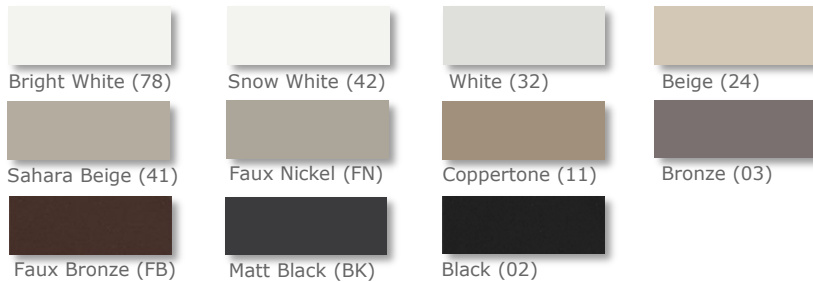

PAINTED FINISHES